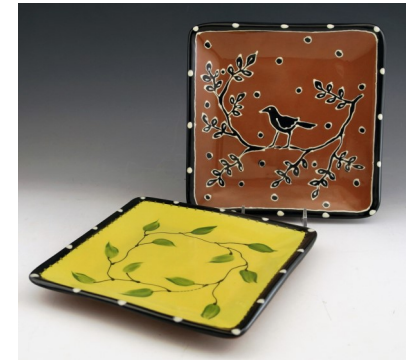

# Confetti

**A riot of color!**

Confetti is an instant tabletop party! Each piece is decorated in multiple layers of color. No two are alike! We find our customers love to create their own color mix. These may be ordered as a mix or specific color range.

# Table Ware

Available in Periwinkle, Black Bird, Spiral, Tribal, Radiate, Olive Branch, Victoria, Elizabeth, Black Eyed Susan, Citrus, Gilded, Provence, New Delft and Ocean patterns

**Dinner Plates ~**

10 inches

The traditional large size dinner plate. Doubles as a serving plate.

New Delft and Provence patterns

**Square Plates ~**

8.5 inches square

This plate is one of our most popular pieces. The fun shape and smaller size makes it easy to display.

Black bird and Black Eyed Susan patterns

**Salad Plates ~**

8 inches

A great accent piece.

Spiral, Gilded, Provence, Ocean and Tribal patterns